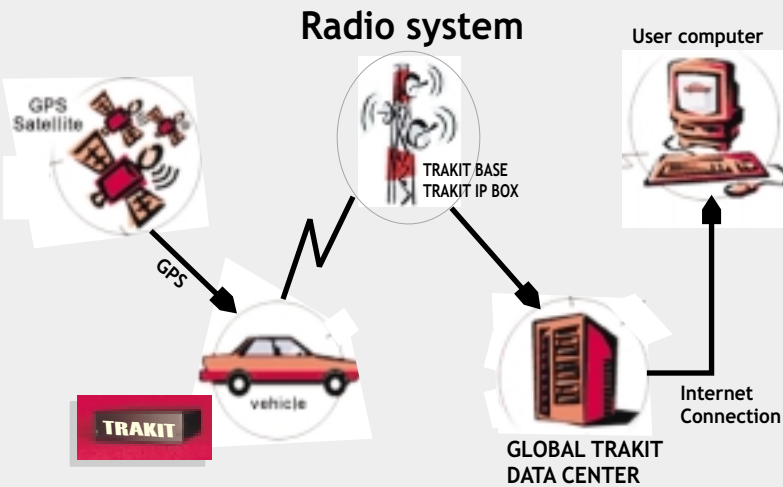

TRAKIT-RF/IP

FEATURES

- Monitor vehicles in any local radio area from anywhere in the world
- Vehicles are outfitted with TRAKIT GPS systems
- The TRAKIT IP box is installed at the radio base. No computer or attendant is required
- High-speed internet connection relays GPS data to IDA's GLOBAL TRAKIT DATA CENTER
- Users track vehicles using a web-browser or TRAKIT WEB-CLIENT software
- Vehicle locations are presented on digital maps complete with addresses
- Reports:
 - Vehicle activity
 - Fleet location
 - Stop analysis by vehicle
 - Stop analysis by customer
- Accommodates diverse radio systems
- Use existing radio system infrastructure
- Requires minimal capital investment to provide AVL service
- Browser-access and Web Client software requires little or no training