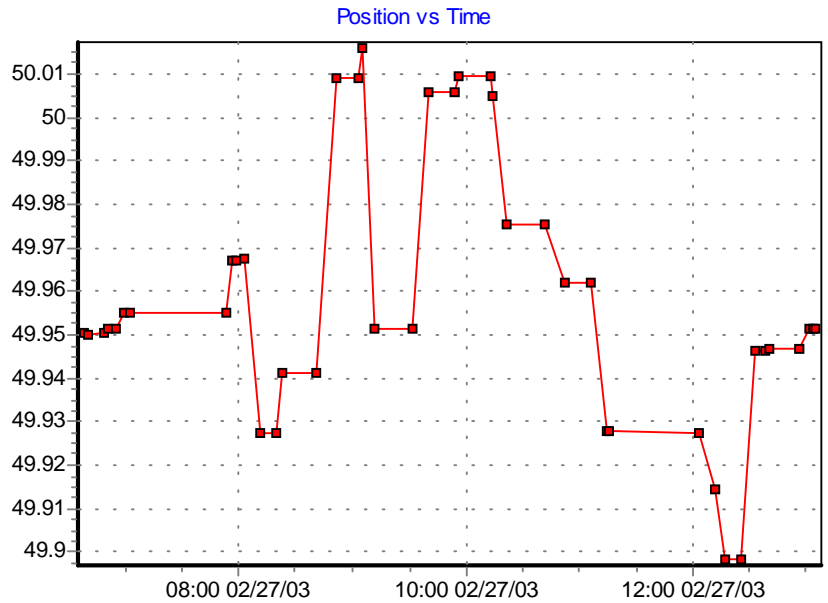

Web Client - Activity Report

Report Information

Alias: 43
 Min: 0041034566
 Start Time: 02/27/2003 06:39:01
 Stop Time: 02/27/2003 13:03:53
 Report Mode: 1 Hour Mode

Date/Time	Road	Number	City/Area	State	Zip
02/27/2003 06:39:01	15th Ave NW		Fargo	ND	58102
02/27/2003 06:40:37	15th Ave NW		Fargo	ND	58102
02/27/2003 06:49:56	15th Ave NW		Fargo	ND	58102
02/27/2003 06:51:29	15th Ave NW		Fargo	ND	58102
02/27/2003 06:56:04	15th Ave NW		Fargo	ND	58102
02/27/2003 06:59:56	15th Ave NW	4106	Fargo	ND	58102
02/27/2003 07:02:49	15th Ave NW	4090	Fargo	ND	58102
02/27/2003 07:53:32	15th Ave NW	4090	Fargo	ND	58102